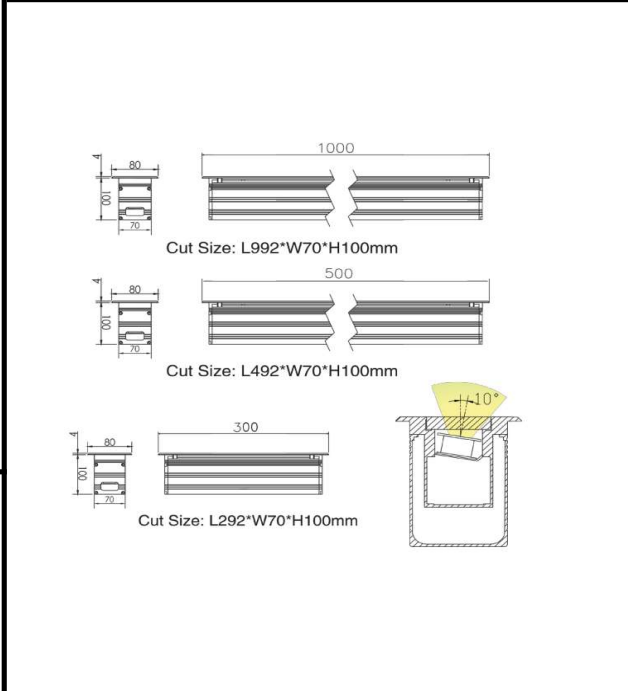

Sovitron Interior Pvt.Ltd.

Model Name	UNITY-2306 / DL-OSL-2306A-6(0.3M)
Description	linear Inground light

Technical description	Image
-----------------------	-------

Dimension	L=1000mm Cutout W=70mm With trim W=80mm H=100mm
Frame	Aluminum
Color Tempertaure	5700K
Power	7W
Total Luminous Flux	455 lm
Efficacy	65 lm/W
IP rating	67
Color Rendering	≥80
Mounting	Buried
Beam angle	5, 12.5, 20, 30, 45, 60, 15X30, 10X60 Degree
Optics	Tempered glass
Dimming	NON-Dimmable
Operating Voltage	220-240 VAC
Standard Lifetime	L70 minimum at 50,000 burning hours

Remarks:-

Dimension diagram

Address: Plot #7 Saroorpur-Nangla Industrial Area,Ballabgharh-Sohna Road,Faridabad-121005
Email: info@sovitron.com